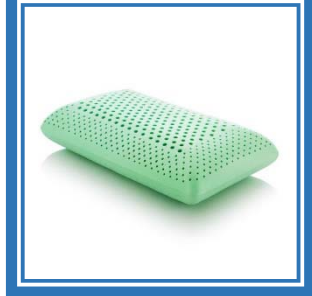

Zoned Dough + Peppermint

- Zoned Dough® memory foam
- Infused with real peppermint oil
- Ventilated for increased airflow and breathability.
- Includes 3ml of aromatherapy spray.
- Peppermint is known to promote clear breathing and clarity of mind

Zoned Dough + Peppermint Travel Neck

- Zoned Dough® memory foam
- Infused with real peppermint oil
- Great for car and plane rides
- Dough® memory foam is soft and supportive