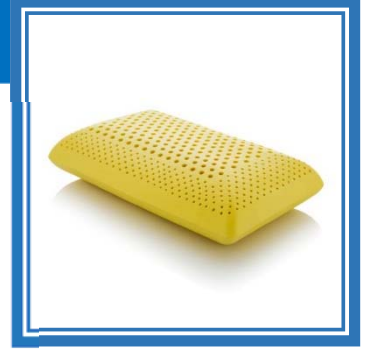

Zoned Dough + Chamomile

- Zoned Dough® memory foam
- Infused with chamomile scent
- Ventilated for increased airflow and breathability.
- Includes 3ml of aromatherapy spray.
- Roman chamomile is known for its ability to soothe and promote relaxation