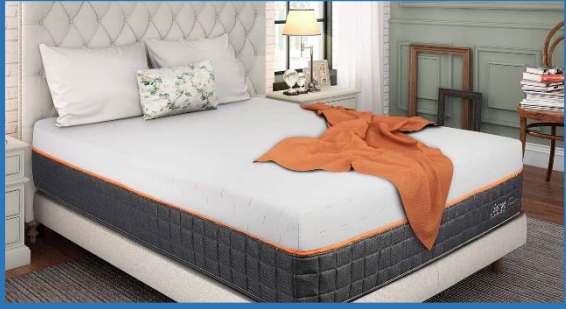

iSense Foam Mattress

With the Comfort Control™ Foam, you can get the back-supporting benefits of a firm bed and the pressure relief of a soft bed.

You don't have to make due with something that's not right for you because our mattress is easily adjustable in the comfort of your own home, anytime you want.

Twin

Queen

King